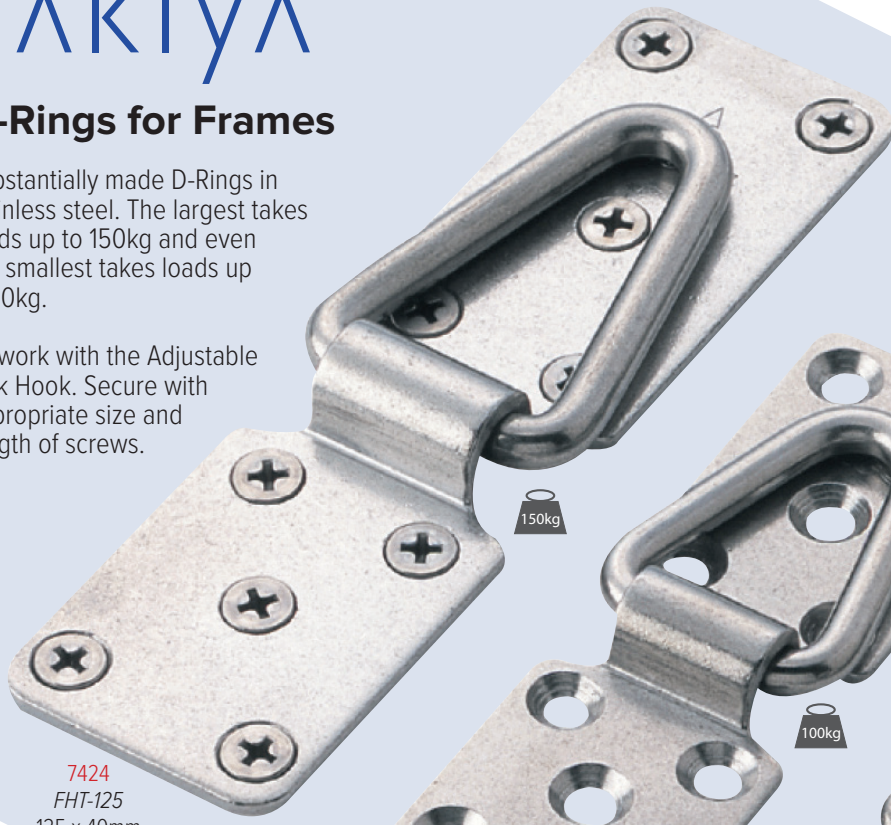

TAKIYA

D-Rings for Frames

Substantially made D-Rings in stainless steel. The largest takes loads up to 150kg and even the smallest takes loads up to 10kg.

All work with the Adjustable Link Hook. Secure with appropriate size and length of screws.

7420	D-Ring 50 x 8mm	10kg	pack 2	£ 5.26
7421	D-Ring 70 x 10mm	30kg	pack 2	£ 5.86
7422	D-Ring 70 x 20mm	50kg	pack 2	£ 29.15
7423	D-Ring 90 x 30mm	100kg	pack 2	£ 37.38
7424	D-Ring 125 x 40mm	150kg	pack 2	£ 43.76

7424
FHT-125
125 x 40mm