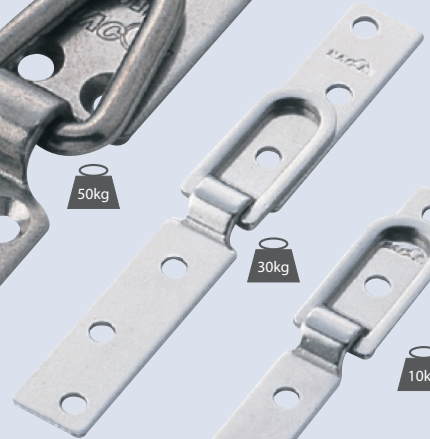

## D-Rings for Frames

Substantially made D-Rings in stainless steel. The largest takes loads up to 150kg and even the smallest takes loads up to 10kg.

All work with the Adjustable Link Hook. Secure with appropriate size and length of screws.

7420	D-Ring 50 x 8mm	10kg	pack 2	£ 5.26
7421	D-Ring 70 x 10mm	30kg	pack 2	£ 5.86
7422	D-Ring 70 x 20mm	50kg	pack 2	£ 29.15
7423	D-Ring 90 x 30mm	100kg	pack 2	£ 37.38
7424	D-Ring 125 x 40mm	150kg	pack 2	£ 43.76

7424  
FHT-125  
125 x 40mm

7423  
FHT-90  
90 x 30mm

7422  
FHT-70  
70 x 20mm

7421  
FHT-S70  
70 x 10mm

7420  
FHT-S50  
50 x 8mm

All pictures are approx. actual size

7429  
NT-FHO-JH  
85mm tall

## Link Hook, adjustable

Unique in design, the Link Hook fits onto a Takiya wall hook and hooks into any Takiya D-ring on the back of the frame.

It lets the top of the frame come forward and also allows frames where the canvas on stretchers is deeper than the frame moulding to hang correctly.